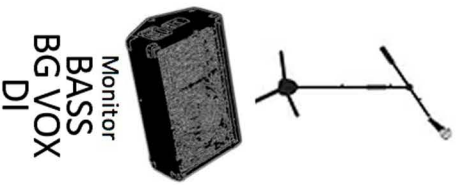

INPUT LIST

1. 4 VOX
2. Lead vox
   - Lead Guitar
   - Bass
   - Drummer

IN EARS

- Lead Vox
- Drummer

MONITORS

- Lead Guitar
- Bass
- Trumpet

DRUM KIT

- 5 Piece Kit
- Snare
- Kick
- 2 rack toms
- 1 floor tom

Trumpet

- Uses his wireless mic
- Needs a standup mic for multiple songs he can't use the wireless for

BASS – DI

- Lead Guitar – Mic
- Keys - Stereo Out

SONS OF BOOGEYPHUS