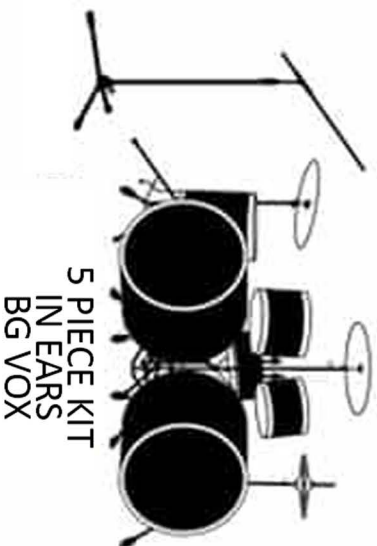

INPUT LIST

1. 4 VOX
2. Lead vox
   - Lead Guitar
   - Bass
   - Drummer

IN EARS

- Lead Vox
- Drummer

MONITORS

- Lead Guitar
- Bass
- Trumpet

DRUM KIT

- 5 Piece Kit
- Snare
- Kick
- 2 rack toms
- 1 floor tom

Trumpet

- Uses his wireless mic
- Needs a standup mic for multiple songs he can't use the wireless for

BASS – DI

- Lead Guitar – Mic
- Keys - Stereo Out

SONS OF BOOGEYPHUS