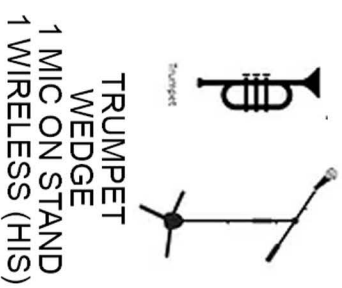

INPUT LIST

1. 4 VOX
2. Lead vox
   - Lead Guitar
   - Bass
   - Drummer

IN EARS

- Lead Vox
- Drummer

MONITORS

- Lead Guitar
- Bass
- Trumpet

DRUM KIT

- 5 Piece Kit
- Snare
- Kick
- 2 rack toms
- 1 floor tom

Trumpet

- Uses his wireless mic
- Needs a standup mic for multiple songs he can't use the wireless for

BASS – DI

- Lead Guitar – Mic
- Keys - Stereo Out

SONS OF BOOGEYPHUS