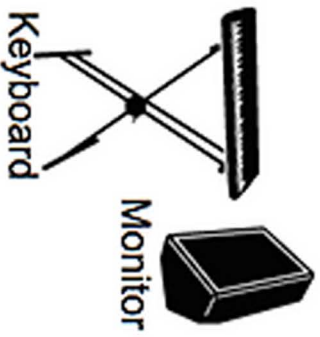

INPUT LIST

1. 4 VOX
2. Lead vox
   - Lead Guitar
   - Bass
   - Drummer

IN EARS

- Lead Vox
- Drummer

MONITORS

- Lead Guitar
- Bass
- Trumpet

DRUM KIT

- 5 Piece Kit
- Snare
- Kick
- 2 rack toms
- 1 floor tom

Trumpet

- Uses his wireless mic
- Needs a standup mic for multiple songs he can't use the wireless for

BASS – DI

- Lead Guitar – Mic
- Keys - Stereo Out

SONS OF BOOGEYPHUS