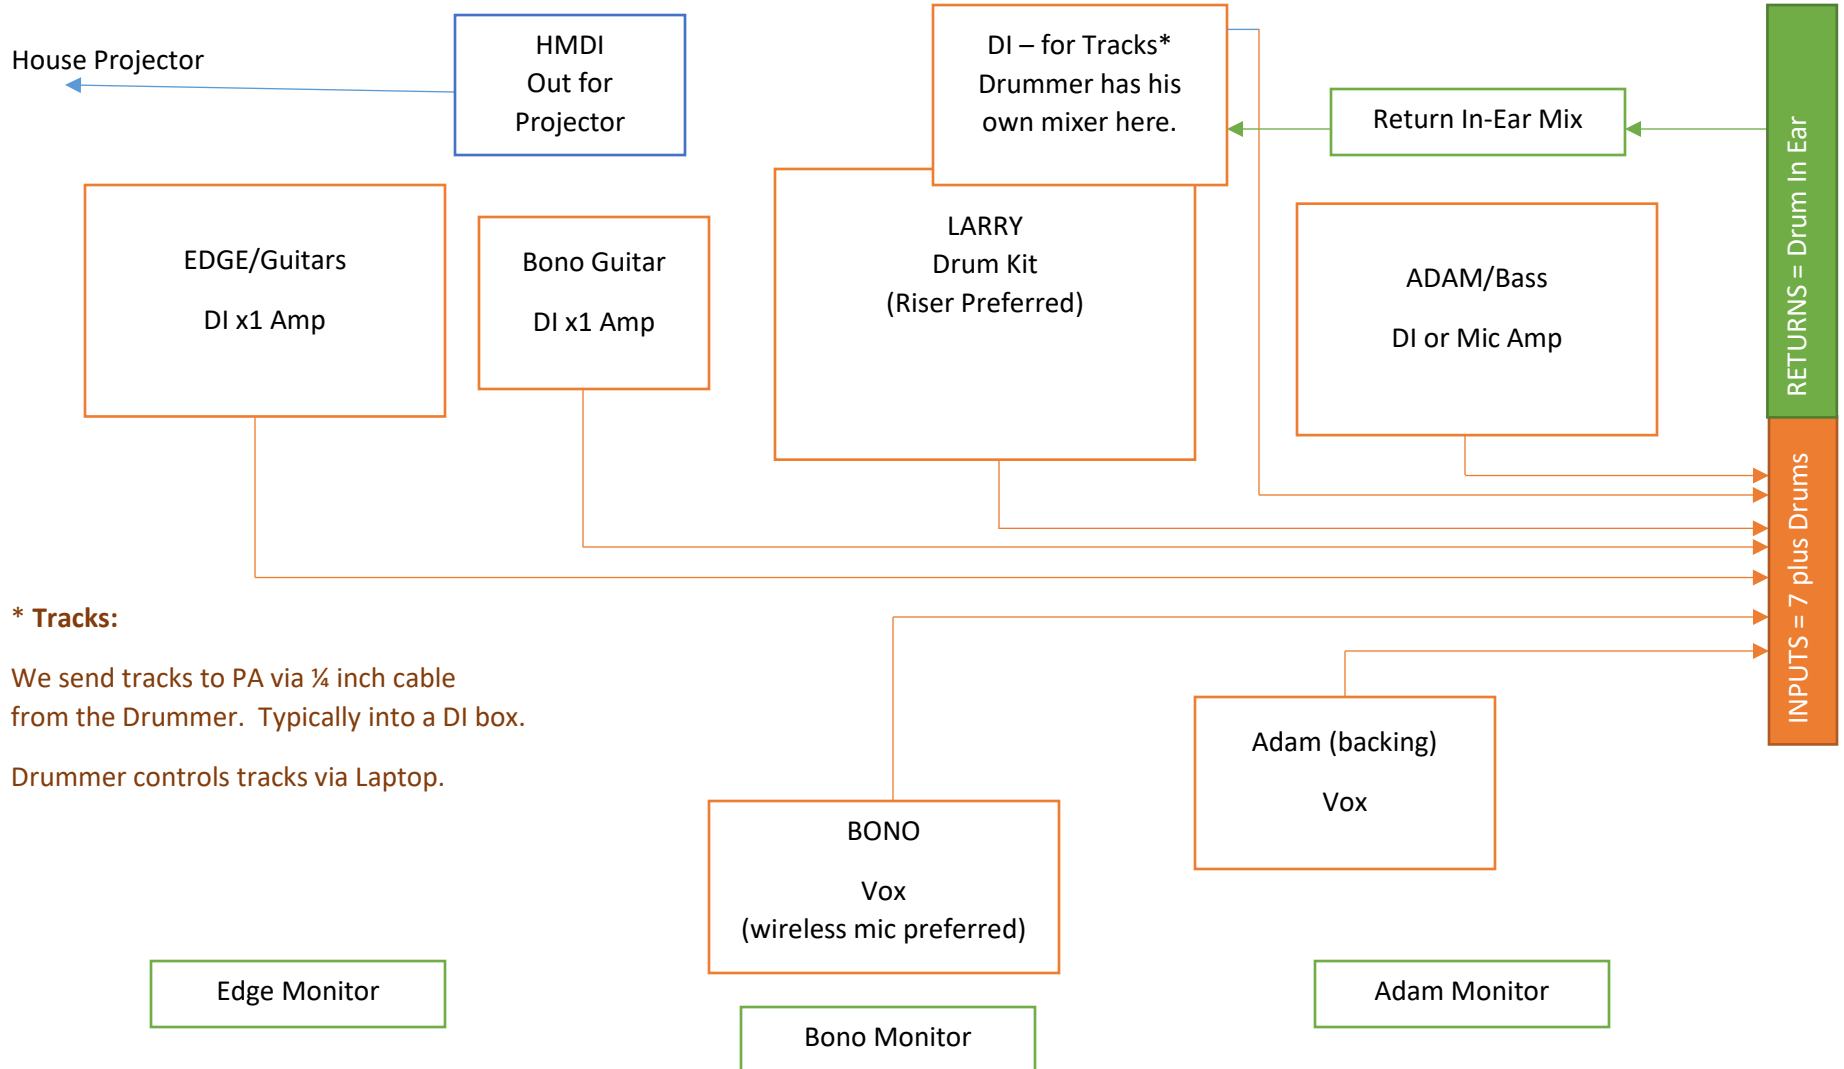

WOWU2 – STAGE PLOT  
(with A/V setup)

Basic 4 Piece Band plus tracks.  
Drums, Bass, Guitar, Vocals.

**\* Tracks:**

We send tracks to PA via ¼ inch cable from the Drummer. Typically into a DI box.

Drummer controls tracks via Laptop.