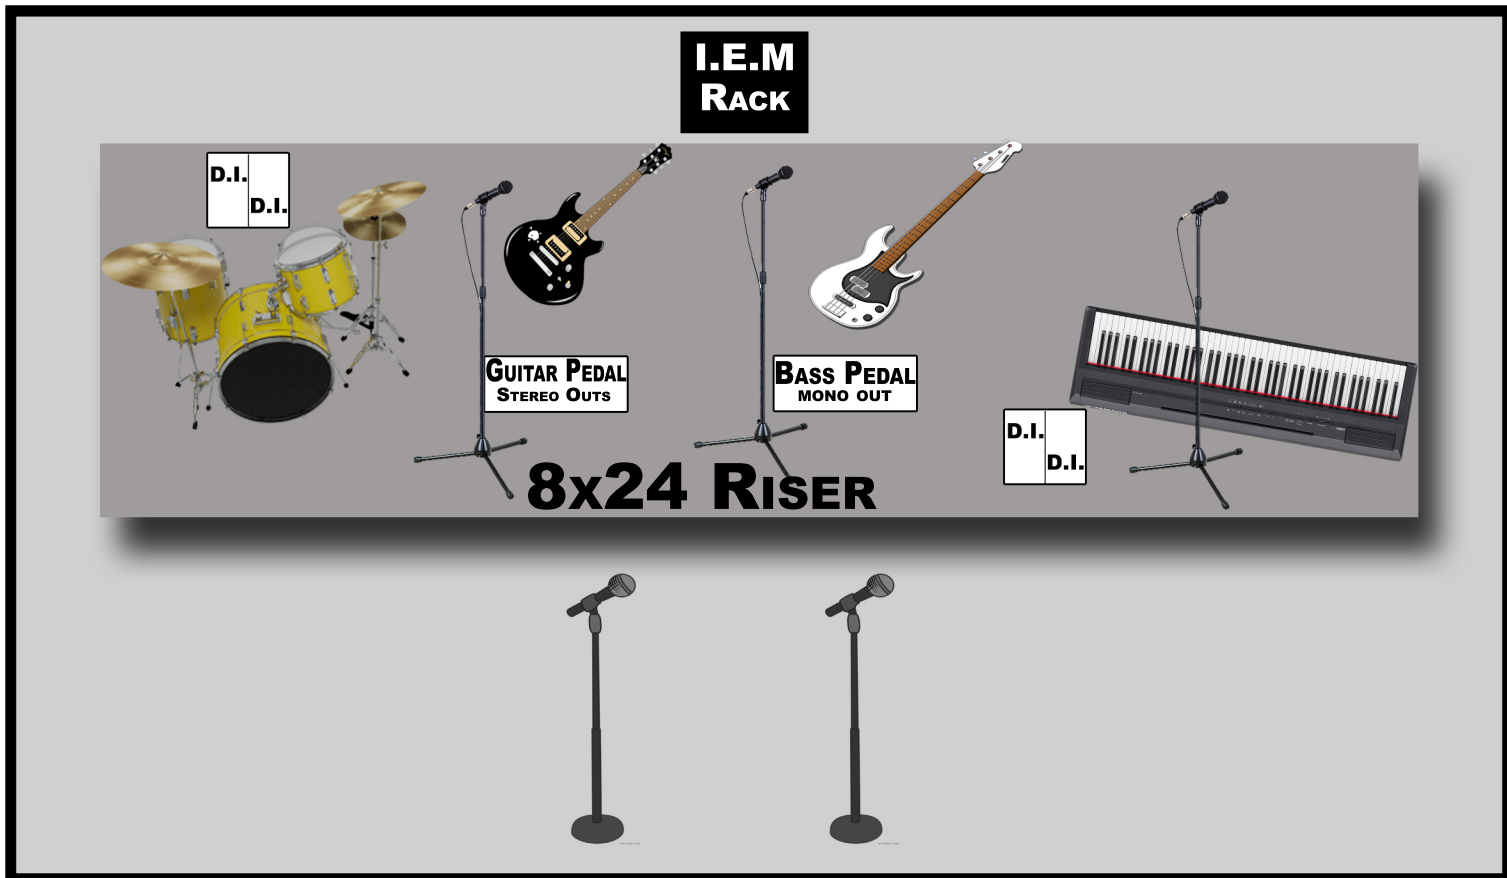

SHADY

A LIVE BAND TRIBUTE TO THE MUSIC OF EMINEM

For questions, please contact Tony Martino:
708.567.5685 - tony.m.martino@gmail.com

INPUT LIST:

1. KICK 1
2. KICK 2
3. SNARE TOP
4. SNARE BOTTOM
5. HI HATS
6. RACK 1
7. RACK 2
8. FLOOR 1
9. (EMPTY)
10. (EMPTY)
11. BASS
12. SR GUITAR
13. SL GUITAR
14. OVERHEADS
15. KEYS
16. KEYS
17. SR VOX(GUITAR VOX)
18. BASS VOX (EMINEM VOX)
19. CENTER VOX (MC VOX)
20. SL VOX (BASS VOX)
21. (EMPTY)
22. KEY VOX
23. INTRO MUSIC/AMBIENT
24. CLICK (DO NOT RUN FOH)