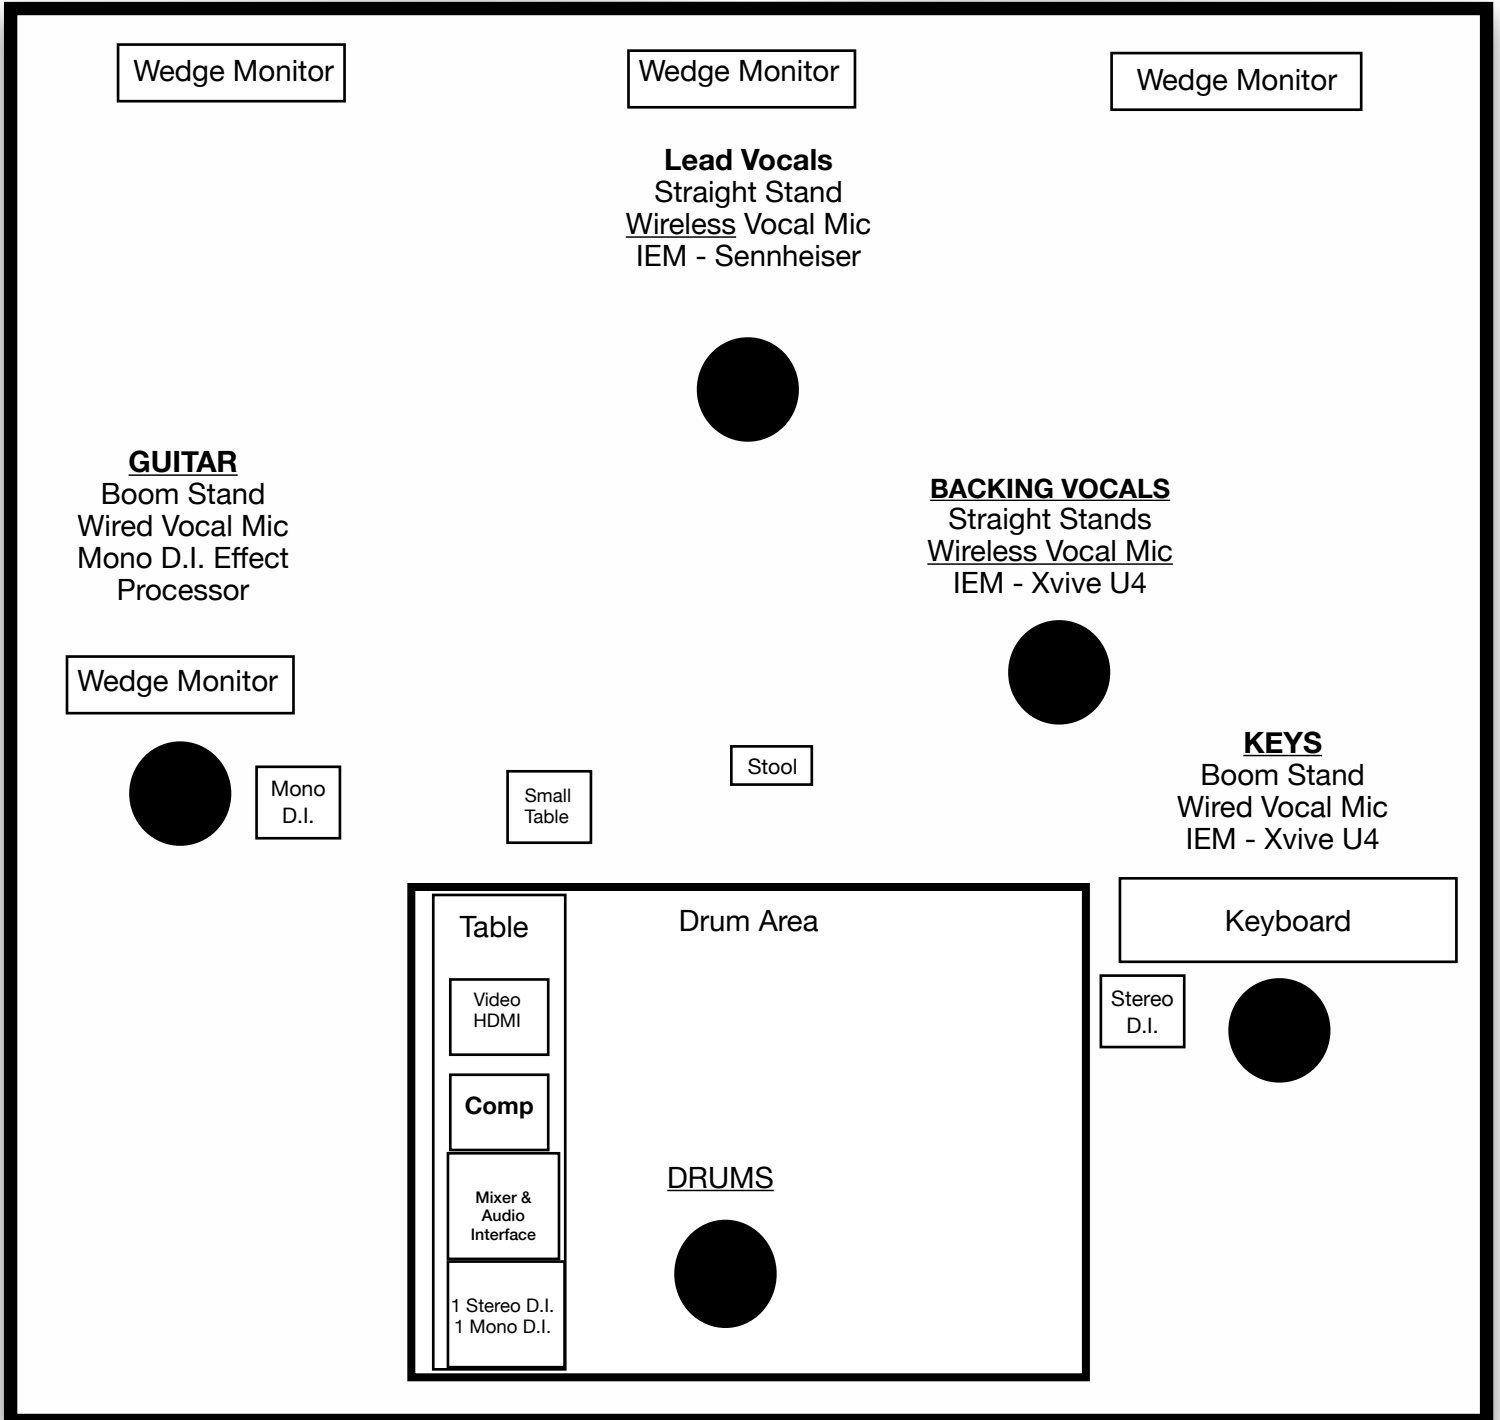

THE OLIVIA SHOW STAGE PLOT

Wedge Monitor

Wedge Monitor

Wedge Monitor

Lead Vocals
Straight Stand
Wireless Vocal Mic
IEM - Sennheiser

GUITAR
Boom Stand
Wired Vocal Mic
Mono D.I. Effect
Processor

BACKING VOCALS
Straight Stands
Wireless Vocal Mic
IEM - Xvive U4

Wedge Monitor

Mono
D.I.

Small
Table

Stool

KEYS
Boom Stand
Wired Vocal Mic
IEM - Xvive U4

Table

Drum Area

Keyboard

Video
HDMI

Stereo
D.I.

Comp

Mixer &
Audio
Interface

DRUMS

1 Stereo D.I.
1 Mono D.I.