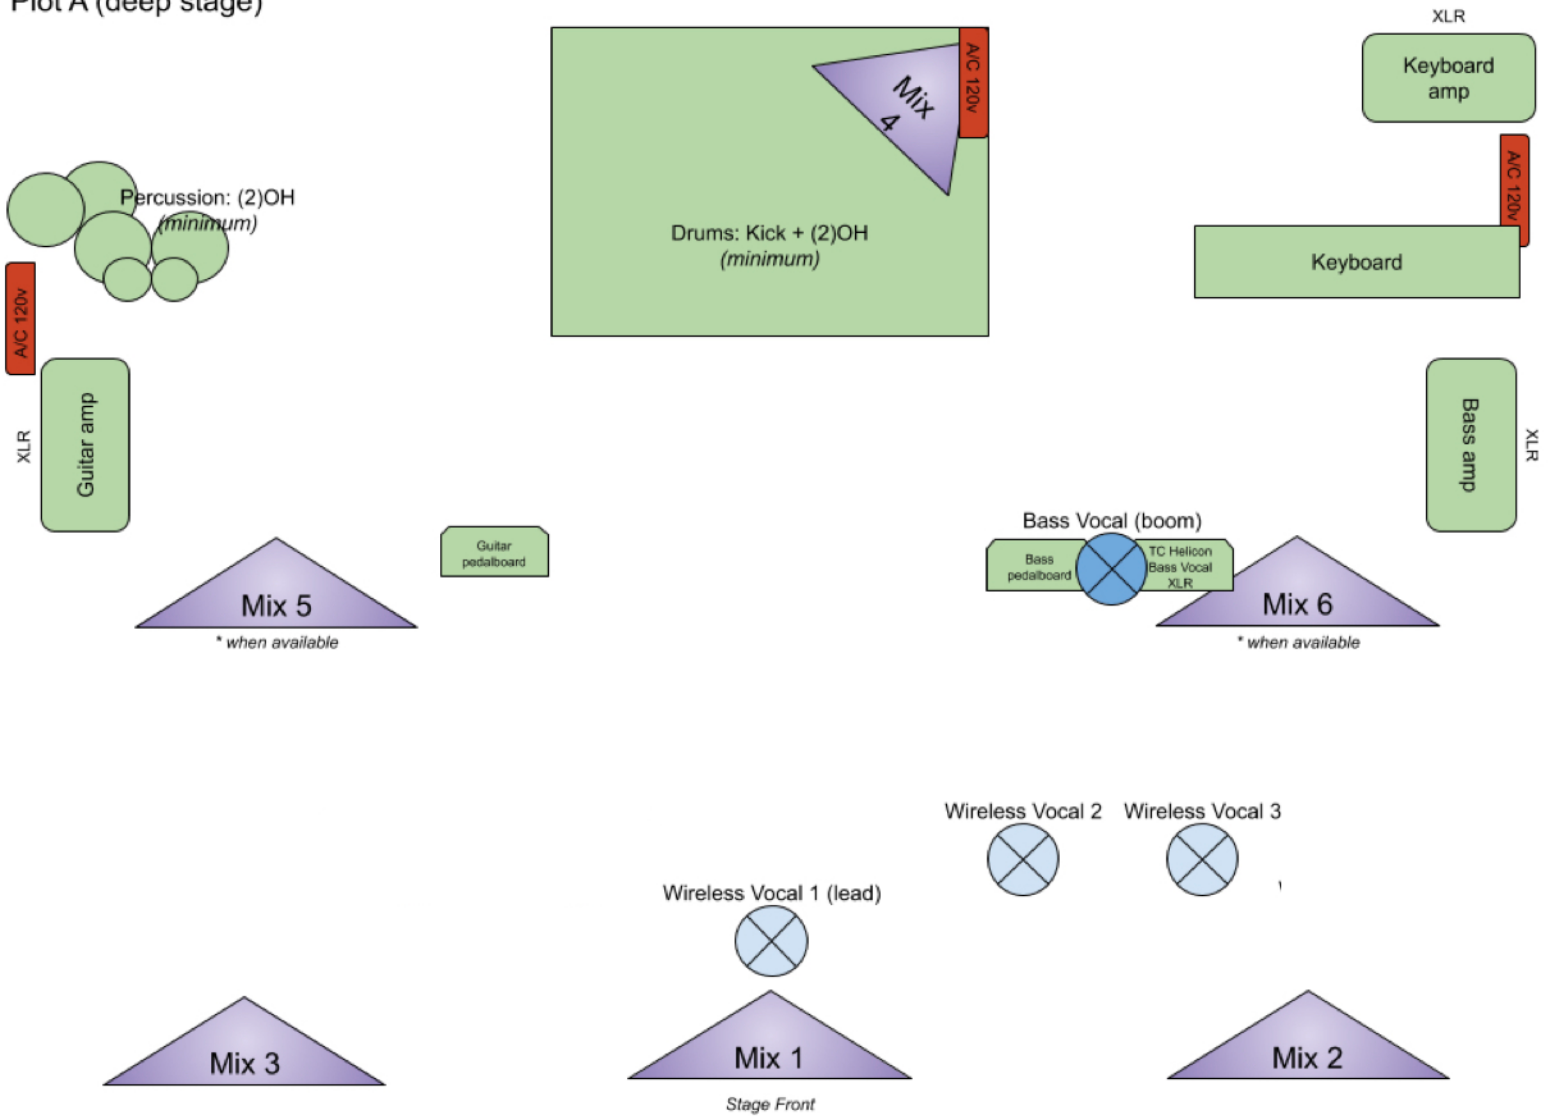

L. A. Sound Machine Stage Plot

Plot A (deep stage)

1-Kick	9-Bass XLR (Kemper Profiler)	17-BG Vocal 3 (wireless)
2-Snare	10-Guitar XLR (Kemper Profiler)	18 - Bass Vocal XLR (TC Helicon)
3-HH	11-Kbd XLR (Roland KC series)	
4-Rack1	12-Percussion (congas)	
5-Rack2	13-Percussion OH (L)	
6-Floor	14-Percussion OH (R)	
7-OH (L)	15-Lead Vocal (wireless)	
8-OH (R)	16-BG Vocal 2 (wireless)	