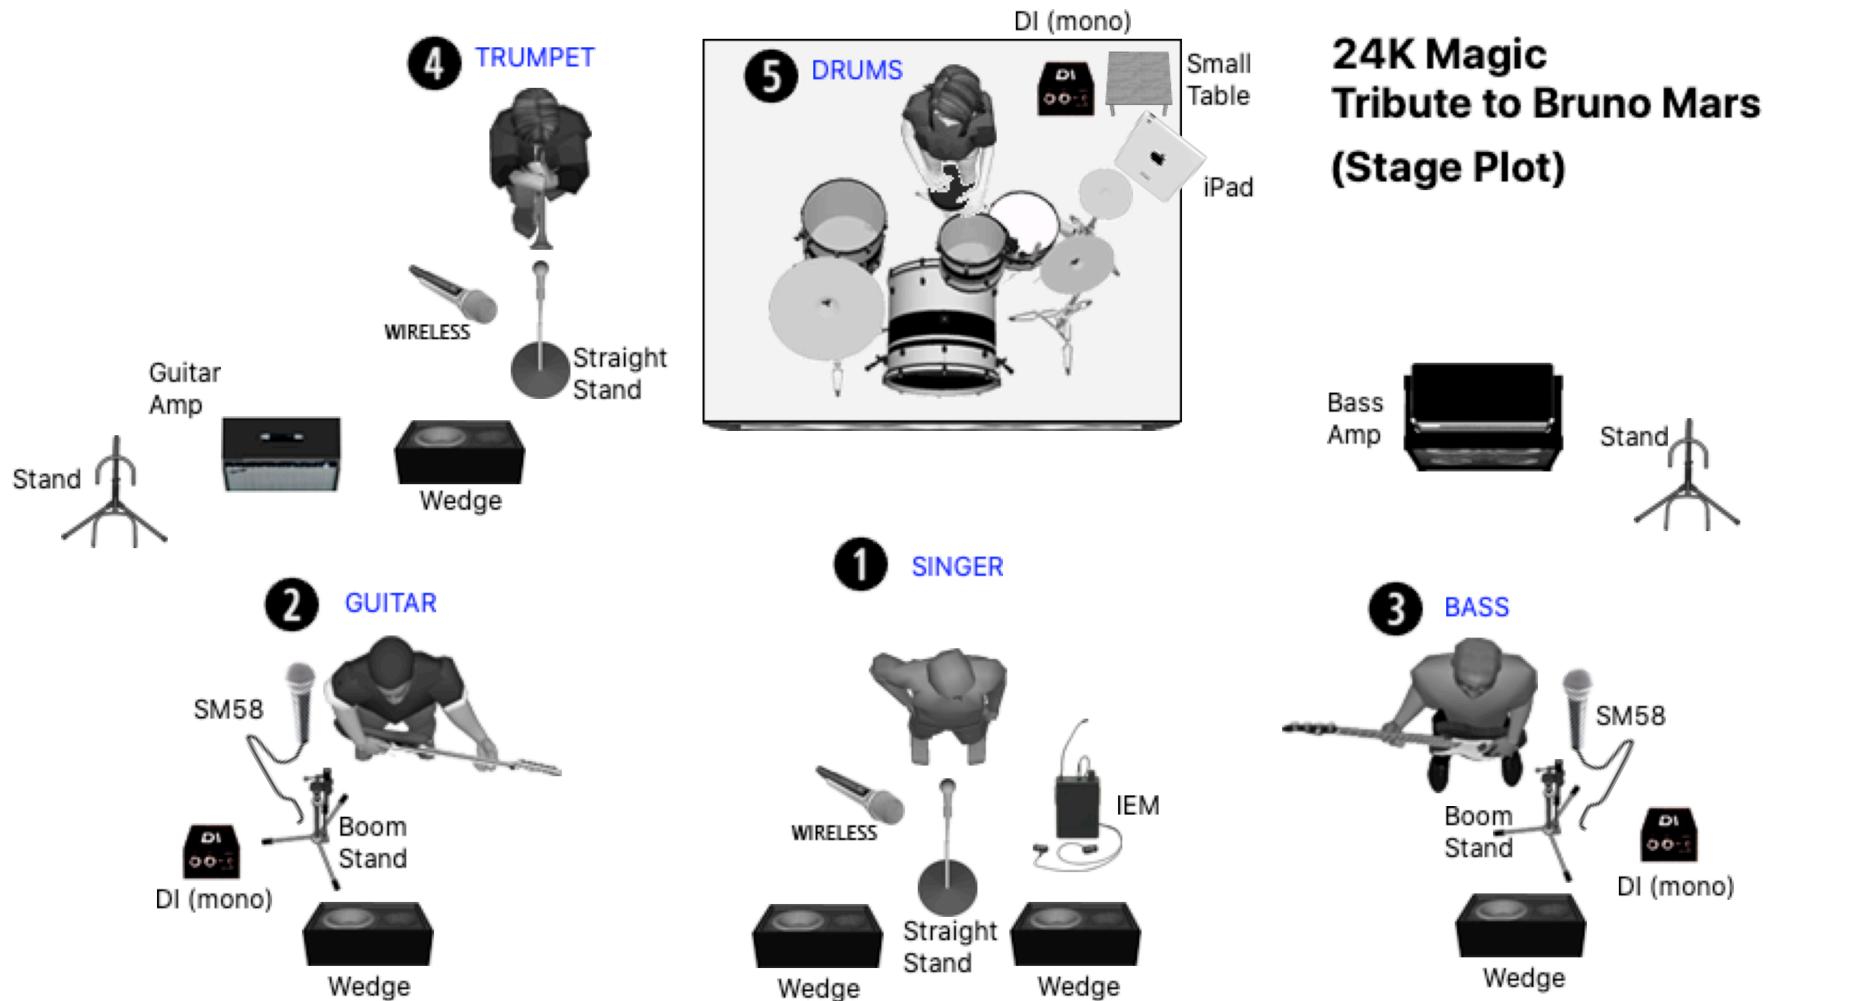

24K Magic Tribute to Bruno Mars (Stage Plot)

Tech: Tommy Gruber (805) 501-9572 | Tommy@MZtributebands.com
 Agent: Michael Twombly (858) 405-4391 | Michael@MZtributebands.com

1 - SINGER	2 - GUITAR	3 - BASS	4 - TRUMPET	5 - DRUMS
1. Wireless mic (Beta 58A) 2. Round base mic stand 3. 2x Wedge floor monitors 4. IEM wireless system (If available)	1. Wired mic (SM58) 2. Boom mic stand 3. Guitar amplifier (if avail) (Roland JC-120 or Fender Twin) OR DI Box (mono) 4. Electric Guitar Stand 5. 1x Wedge floor monitor	1. Wired mic (SM58) 2. Boom mic stand 3. Bass amplifier (if avail) (Amped SVT or GK) OR DI Box (mono) 4. Electric bass stand 5. 1x Wedge floor monitor	1. Wireless mic (Beta 58A) 2. Round base mic stand 3. 1x Wedge floor Monitor	1. Drumkit (See rider for specs) 2. Riser 3. Drum rug 4. (2) Sandbags 5. Small table 6. DI Box (mono) 7. 3.5mm AUX cable (for iPad)