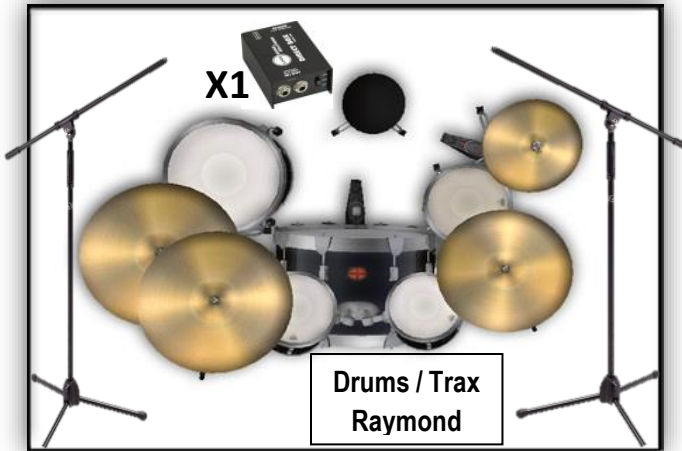

Bass
Joe

Drums / Trax
Raymond

6' X 6' RISER

Keys
Geoff

Gtr 1
Kelly

Lead
Vox
"Huey"

Sax
Steve

Gtr 2
Tony

- 1 - KICK
- 2 - SNARE
- 3 - HI HAT
- 4 - RACK TOM 1
- 5 - RACK TOM 2
- 6 - FLOOR TOM 1
- 7 - FLOOR TOM 2
- 8 - O/H CYMBAL 1
- 9 - O/H CYMBAL 2
- 10 - DI BOX (IPAD TRACKS)
- 11 - KEYS LEFT
- 12 - KEYS RIGHT
- 13 - GUITAR 1 (KELLY)
- 14 - GUITAR 2 (TONY)
- 15 - BASS
- 16 - SAX
- 17 - LEAD VOX (HUEY)
- 18 - GUITAR VOX (KELLY)
- 19 - GUITAR VOX (TONY)
- 20 - KEYS VOX (GEOFF)
- 21 - BASS VOX (JOE)
- 22 - DRUM VOX (RAYMOND)

NOTES: PREFERRED MICS: WIRED SHURE SM58
"HUEY" PROVIDES HIS OWN SHURE WIRELESS MIC AND STAND

LEAD VOX RUN THRU AN ON STAGE TC HELICON PROCESSOR THAT CONTROLS INTERMITTENT SPECIAL FX ONLY (e.g. ECHO, DOUBLING, HARMONICS)