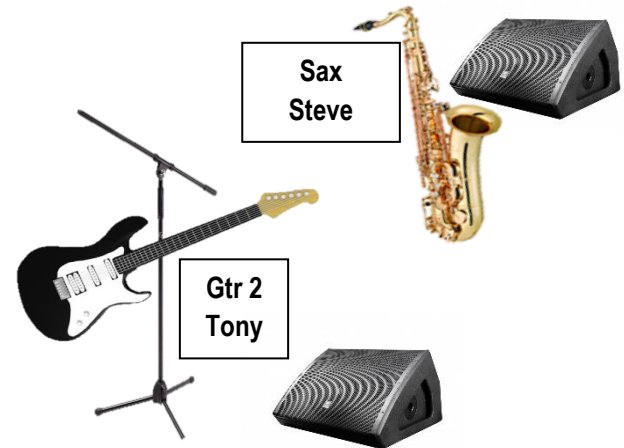

Bass
Joe

Drums / Trax
Raymond

6' X 6' RISER

Keys
Geoff

Gtr 1
Kelly

Lead
Vox
"Huey"

Sax
Steve

Gtr 2
Tony

- 1 - KICK
- 2 - SNARE
- 3 - HI HAT
- 4 - RACK TOM 1
- 5 - RACK TOM 2
- 6 - FLOOR TOM 1
- 7 - FLOOR TOM 2
- 8 - O/H CYMBAL 1
- 9 - O/H CYMBAL 2
- 10 - DI BOX (IPAD TRACKS)
- 11 - KEYS LEFT
- 12 - KEYS RIGHT
- 13 - GUITAR 1 (KELLY)
- 14 - GUITAR 2 (TONY)
- 15 - BASS
- 16 - SAX
- 17 - LEAD VOX (HUEY)
- 18 - GUITAR VOX (KELLY)
- 19 - GUITAR VOX (TONY)
- 20 - KEYS VOX (GEOFF)
- 21 - BASS VOX (JOE)
- 22 - DRUM VOX (RAYMOND)

NOTES: PREFERRED MICS: WIRED SHURE SM58
"HUEY" PROVIDES HIS OWN SHURE WIRELESS MIC AND STAND

LEAD VOX RUN THRU AN ON STAGE TC HELICON PROCESSOR THAT CONTROLS INTERMITTENT SPECIAL FX ONLY (e.g. ECHO, DOUBLING, HARMONICS)