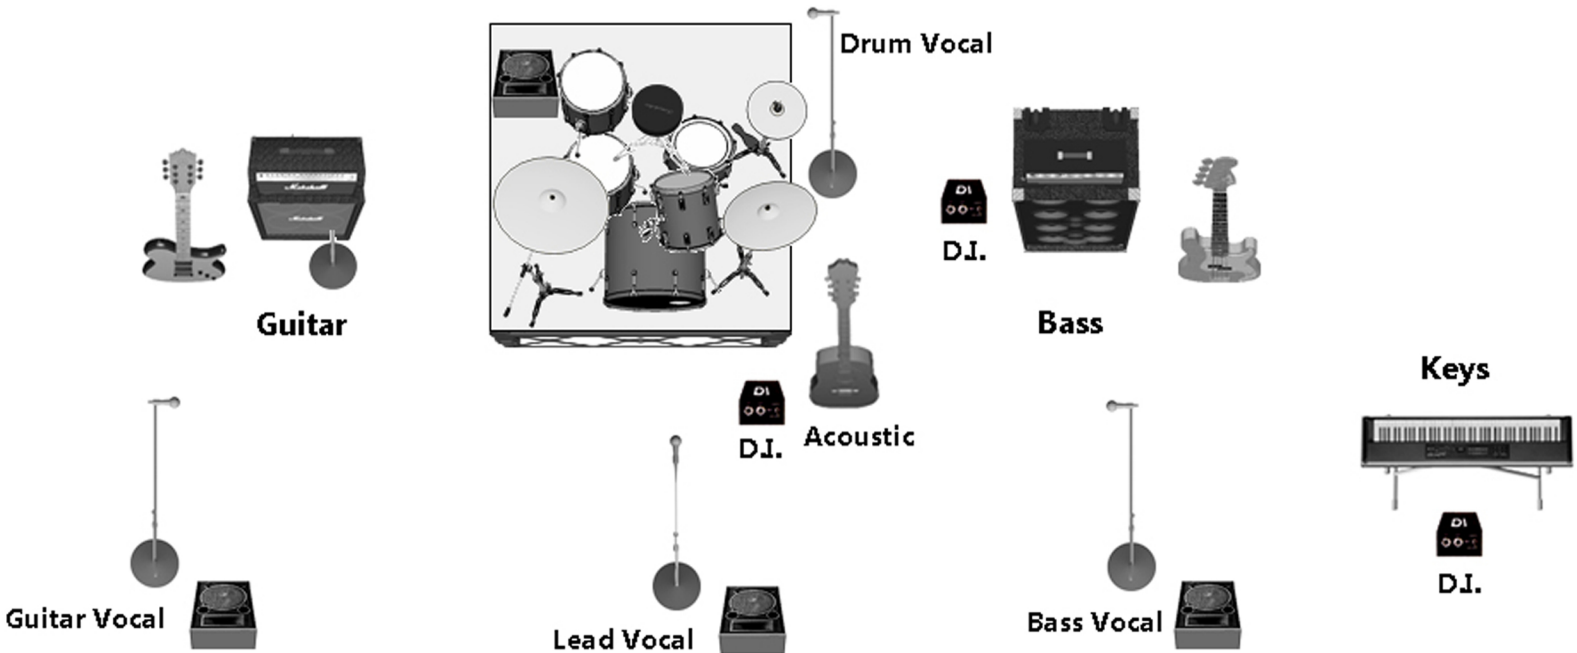

# Stage Plot

## Input List

### Drums

Kick mic  
Snare mic  
Rack Tom mic  
Roto toms mic  
Floor tom 1 mic  
Floor tom 2 mic  
Overhead L mic  
Overhead R mic

### Vocals

Guitar vocal mic  
Lead vocal mic  
Bass vocal mic  
Drum vocal mic  
XLR cable for Lead vocal wireless unit