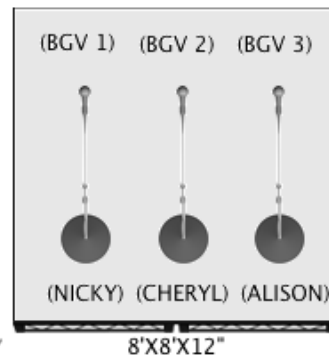

KEYBOARD RACK

IN-EAR RACK \ SPLITTER

SR E GUIT & ACC

(JON)
(VOX 1)

(BRIAN)
(VOX 2)

(SHAMUS)
(VOX 3)

SL E GUIT & ACC

(ERIC)
(VOX 4)

1. KICK	BETA 52w/stand	9. TOM3	SENN E604w/clp	17 KEYS L	band provides	25 VOX 2	BOOM STAND	THE BAND CARRIES THERE OWN IN-EAR SYSTEM . WE DO NOT REQUIRE ANY WEDGES OR MONITOR CONSOLE FOR ANY FURTHER QUESTIONS CONTACT KYLE STONG KSIBPRO@RCN.COM	WE REQUIRE A DRUM MIC PACKAGE AS LISTED . MIC STANDS , XLR CABLES SUB SNAKES TO OUR SPLITTER . FOR ANY AUDIO QUESTIONS PAUL NORMAN F.O.H. MONOLOGICLIVE@GMAIL.COM
2. SNARE	SM57 w/stand	10 OVR	SM81 w/stand	18 KEYS R	band provides	26 VOX 3	BOOM STAND		
3. HAT	SM81 w/stand	11 OVL	SM81 w/stand	19 EWI L	band provides	27 VOX 4	BOOM STAND		
4. ROTO1	SENN E604w/clp	12 BASS	band provides	20 EWI R	band provides	28 BGV 1	STRAIGHT STAND		
5. ROT02	SENN E604w/clp	13 E GUIT SR	band provides	21 COMP L	band provides	29 BGV 2	STRAIGHT STAND		
6. ROT03	SENN E604w/clp	14 ACC SR	band provides	22 COMP R	band provides	30 BGV 3	STRAIGHT STAND		
7. TOM1	SENN E604w/clp	15 E GUIT SL	band provides	23 SAX	band provides				
8. TOM2	SENN E604w/clp	16 ACC SL	band provides	24 VOX 1	BOOM STAND				