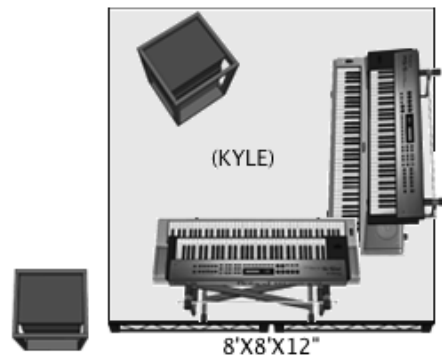

KEYBOARD RACK

IN-EAR RACK \ SPLITTER

SR E GUIT & ACC

(JON)
(VOX 1)

(BRIAN)
(VOX 2)

(SHAMUS)
(VOX 3)

SL E GUIT & ACC

(ERIC)
(VOX 4)

1. KICK	BETA 52w/stand	9. TOM3	SENN E604w/clp	17 KEYS L	band provides	25 VOX 2	BOOM STAND	THE BAND CARRIES THERE OWN IN-EAR SYSTEM . WE DO NOT REQUIRE ANY WEDGES OR MONITOR CONSOLE FOR ANY FURTHER QUESTIONS CONTACT KYLE STONG KSIBPRO@RCN.COM	WE REQUIRE A DRUM MIC PACKAGE AS LISTED . MIC STANDS , XLR CABLES SUB SNAKES TO OUR SPLITTER . FOR ANY AUDIO QUESTIONS PAUL NORMAN F.O.H. MONOLOGICLIVE@GMAIL.COM
2. SNARE	SM57 w/stand	10 OVR	SM81 w/stand	18 KEYS R	band provides	26 VOX 3	BOOM STAND		
3. HAT	SM81 w/stand	11 OVL	SM81 w/stand	19 EWI L	band provides	27 VOX 4	BOOM STAND		
4. ROTO1	SENN E604w/clp	12 BASS	band provides	20 EWI R	band provides	28 BGV 1	STRAIGHT STAND		
5. ROT02	SENN E604w/clp	13 E GUIT SR	band provides	21 COMP L	band provides	29 BGV 2	STRAIGHT STAND		
6. ROT03	SENN E604w/clp	14 ACC SR	band provides	22 COMP R	band provides	30 BGV 3	STRAIGHT STAND		
7. TOM1	SENN E604w/clp	15 E GUIT SL	band provides	23 SAX	band provides				
8. TOM2	SENN E604w/clp	16 ACC SL	band provides	24 VOX 1	BOOM STAND				