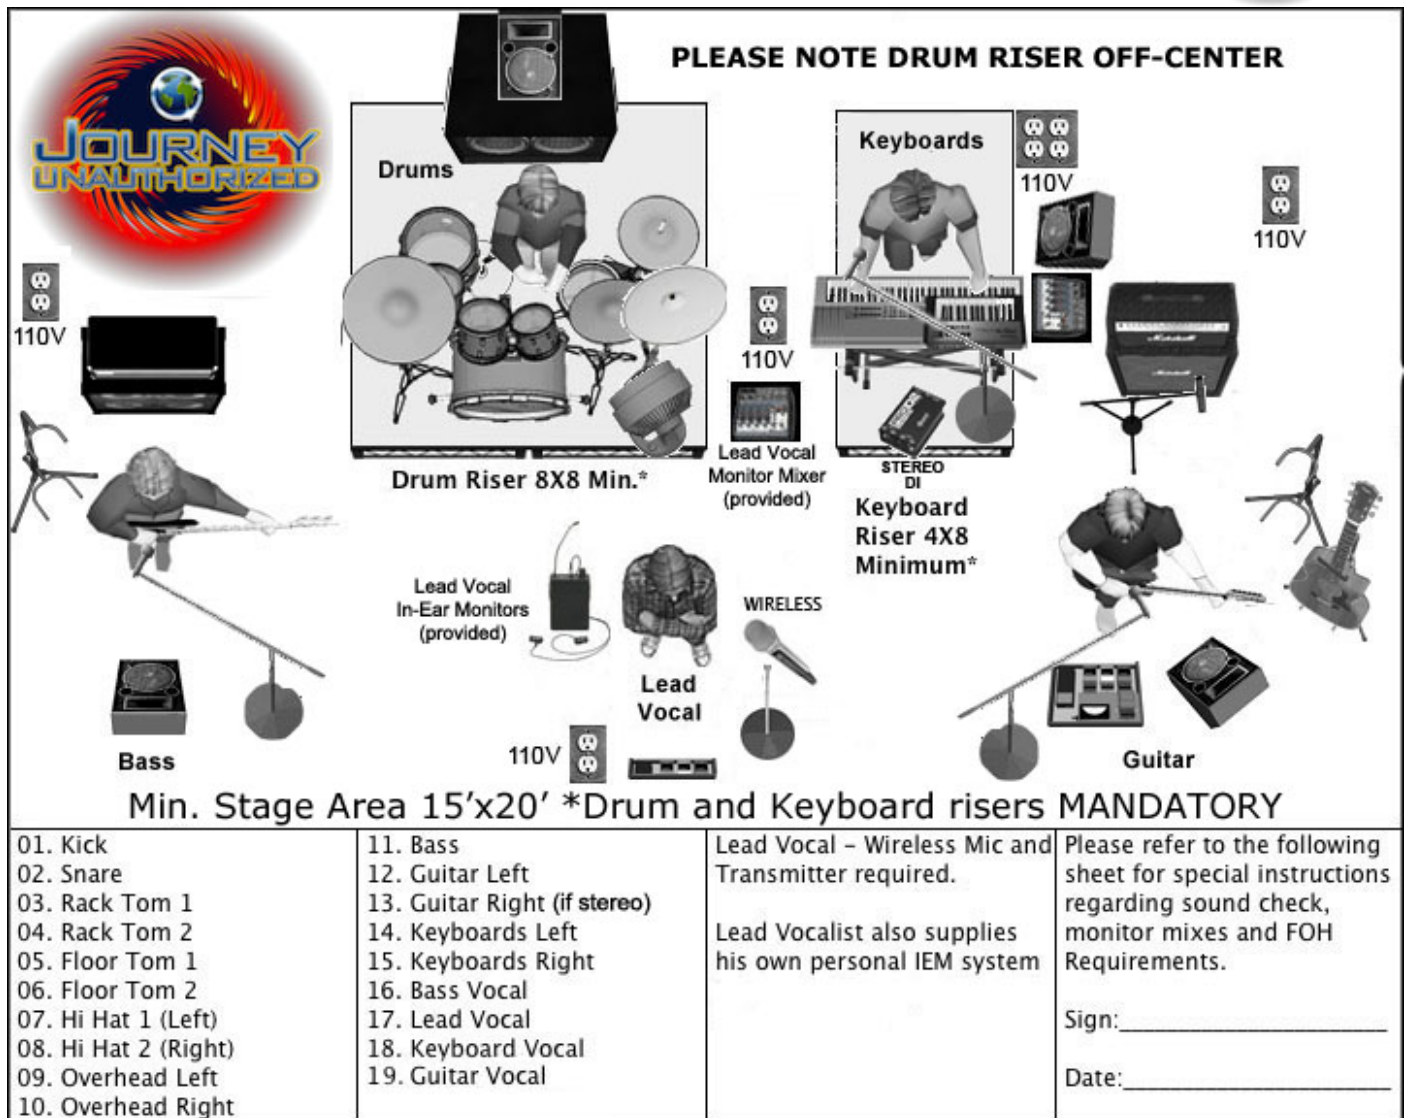

Journey Unauthorized Stage Plot (updated 7/2018)

MONITOR NOTE: Lead vocalist required a drum and backing vocals mix from the board (sent to his personal monitor mixer onstage), as well as split taps from guitar, keys and bass taken directly from the stage to his board (XLR splitters provided).