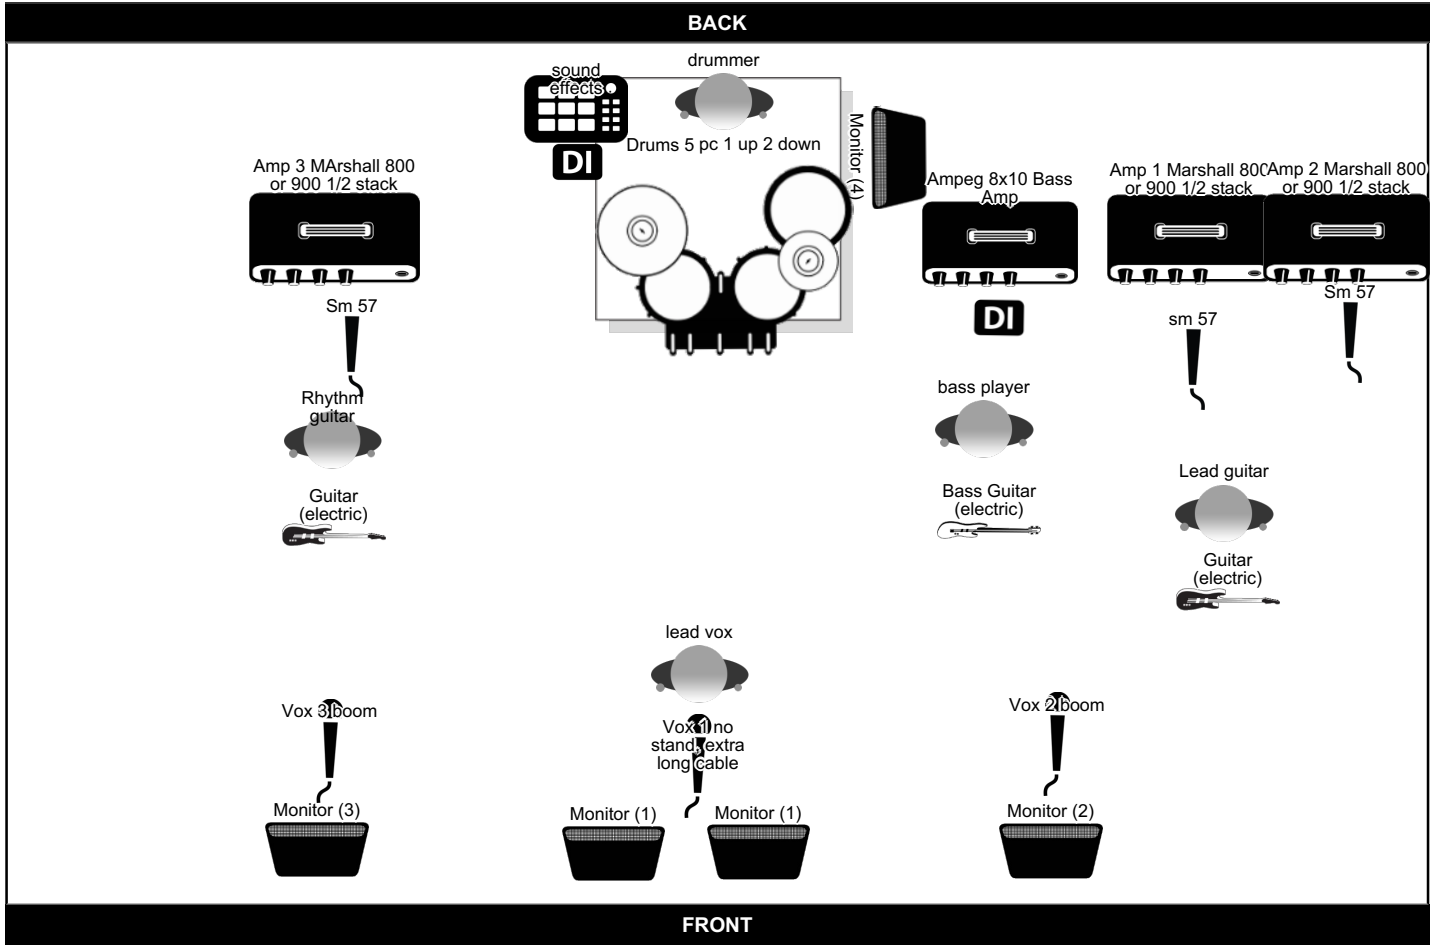

<http://backinblack.info>

Contact: Michael MROZ (18172476860 / zorm22@gmail.com)

Extra Info

Stage 20 x 16

Monitor Groups

Group	Soundmix
Group 1	Lead Vox, amp 1 and 2
Group 2	Vox 2
Group 3	Vox 3
Group 4	Kick, Vox1, amp1, amp2 amp3

Back in Black AC/DC Tribute (Live Show)

Contact: Michael MROZ (18172476860 / zorm22@gmail.com)

Line Up

Name	Instrument
lead vox	Vox 1 no stand, extra long cable
drummer	Drums 5 pc 1 up 2 down, sound effects
Lead guitar	Guitar (electric), sm 57, Sm 57, Amp 1 Marshall 800 or 900 1/2 stack, Amp 2 Marshall 800 or 900 1/2 stack
bass player	Bass Guitar (electric), Vox 2 boom, Ampeg 8x10 Bass Amp
Rhythm guitar	Guitar (electric), Sm 57, Vox 3 boom , Amp 3 MArshall 800 or 900 1/2 stack