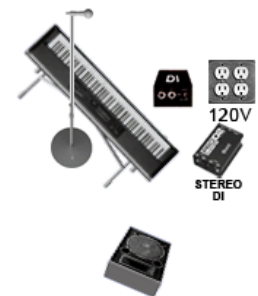

Eric Sage

(Date)

(PURCHASER Signature)

(Date)

SAGE GLOBAL ENTERTAINMENT

BASS & VOCALS

LEAD VOCALS & GUITAR

Singer will bring own wireless mic

GUITAR & VOCALS

KEYBOARD & VOCALS

DRUMS	BASS GUITAR	LEAD VOCALS	LEAD GUITAR	KEYBOARD
Monitor Power Sockets - 2 Tom 1 Mic Floor Tom 1 Mic Floor Tom 2 Mic Snare Mic Hi Hat Mic Overhead 1 Mic Overhead 2 Mic Kick Mic *Carpet for Drumset	Monitor Direct Line In Boom Mic Stand Vocal Mic Amp	Monitor DI Box: Stereo Direct Line In (for wireless) Power Sockets - 2 Straight Mic Stand A: fan	Monitor DI Box: Stereo Power Sockets - 4 Boom Mic Stand Vocal Mic Amp	Monitor DI Box: Stereo DI Box: Mono Power Sockets - 4 Boom Mic Stand Vocal Mic Amp