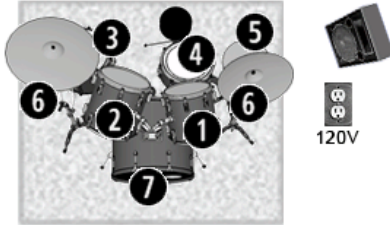

SAGE GLOBAL ENTERTAINMENT