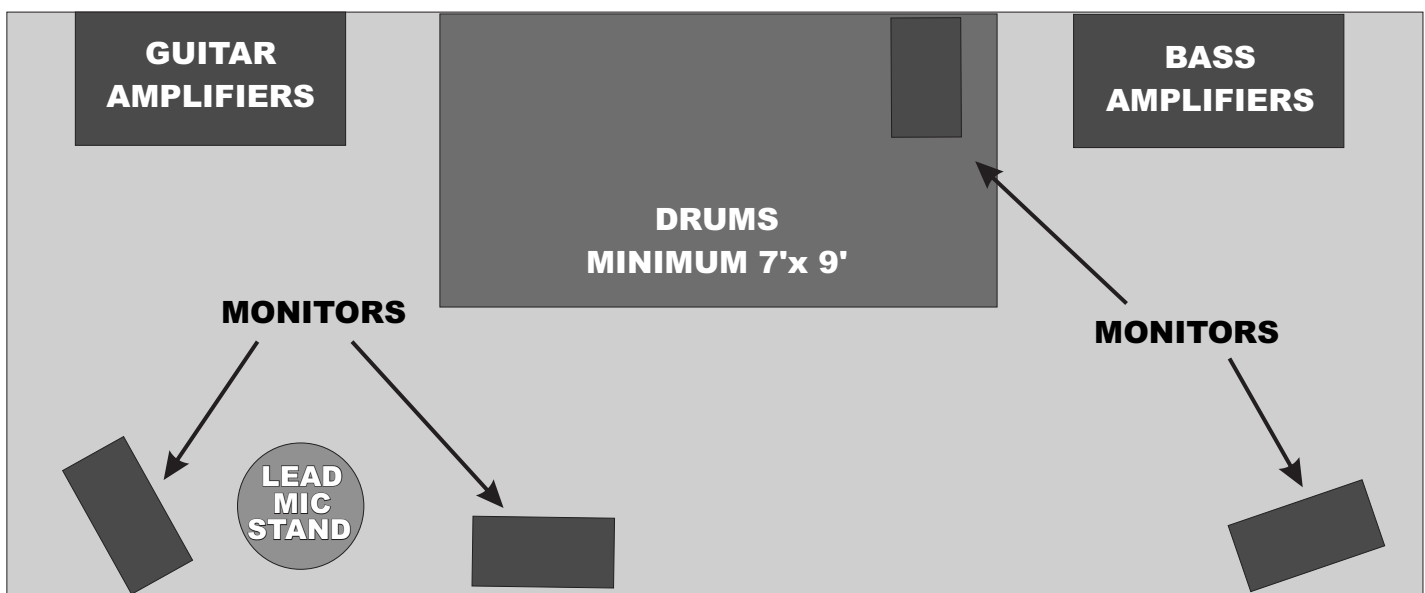

ALAN IGLESIAS AND
CROSSFIRE
A LOVING TRIBUTE TO
STEVIE RAY VAUGHAN
AND **DOUBLE TROUBLE**

STAGE PLOT

Notes:

- **Crossfire will supply lead microphone.**
- **The band uses a mini-disc player for a keyboard/click track and is equipped with XLR out from the stage. It will be staged at the drum area.**
Warning - Output from this unit is HOT!
- **If there is an MC, it is requested that the sound company provide a separate microphone and stand for their use.**
- **On larger stages, and especially outdoors, side fills are requested.**

Input List:

- 1. Lead Vocal**
- 2. Keyboard track**
- 3. Mic stage instruments as per sound tech**