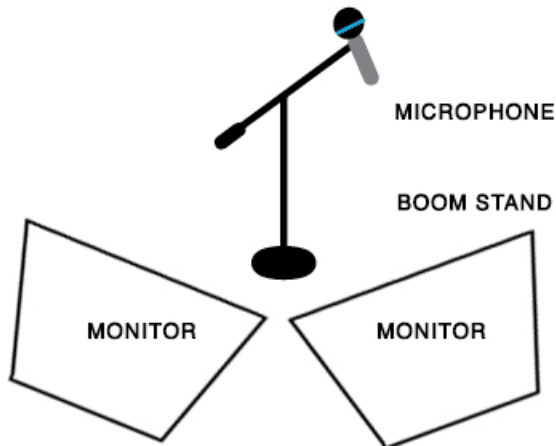

# blink 180 TRUE

A TRIBUTE TO BLINK-182

## STAGE PLOT

### Chris: Drums

monitor mix  
kick drum +  
balanced mix of both vocals  
+ balanced mix of guitar & bass

### Shawn: Bass guitar/Vocals

monitor mix  
balanced mix of both vocals  
+ a little guitar