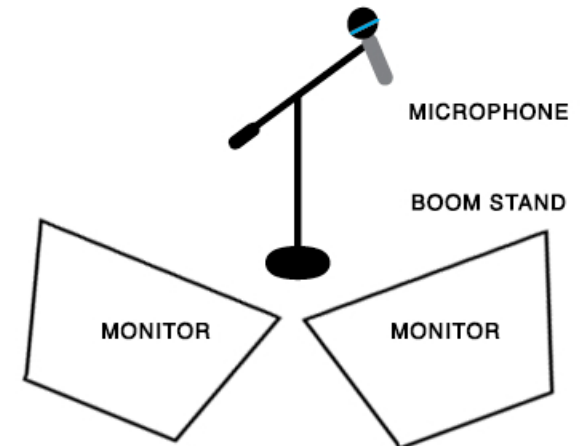

## STAGE PLOT

### Chris: Drums

monitor mix  
kick drum +  
balanced mix of both vocals  
+ balanced mix of guitar & bass

### Shawn: Bass guitar/Vocals

monitor mix  
balanced mix of both vocals  
+ a little guitar